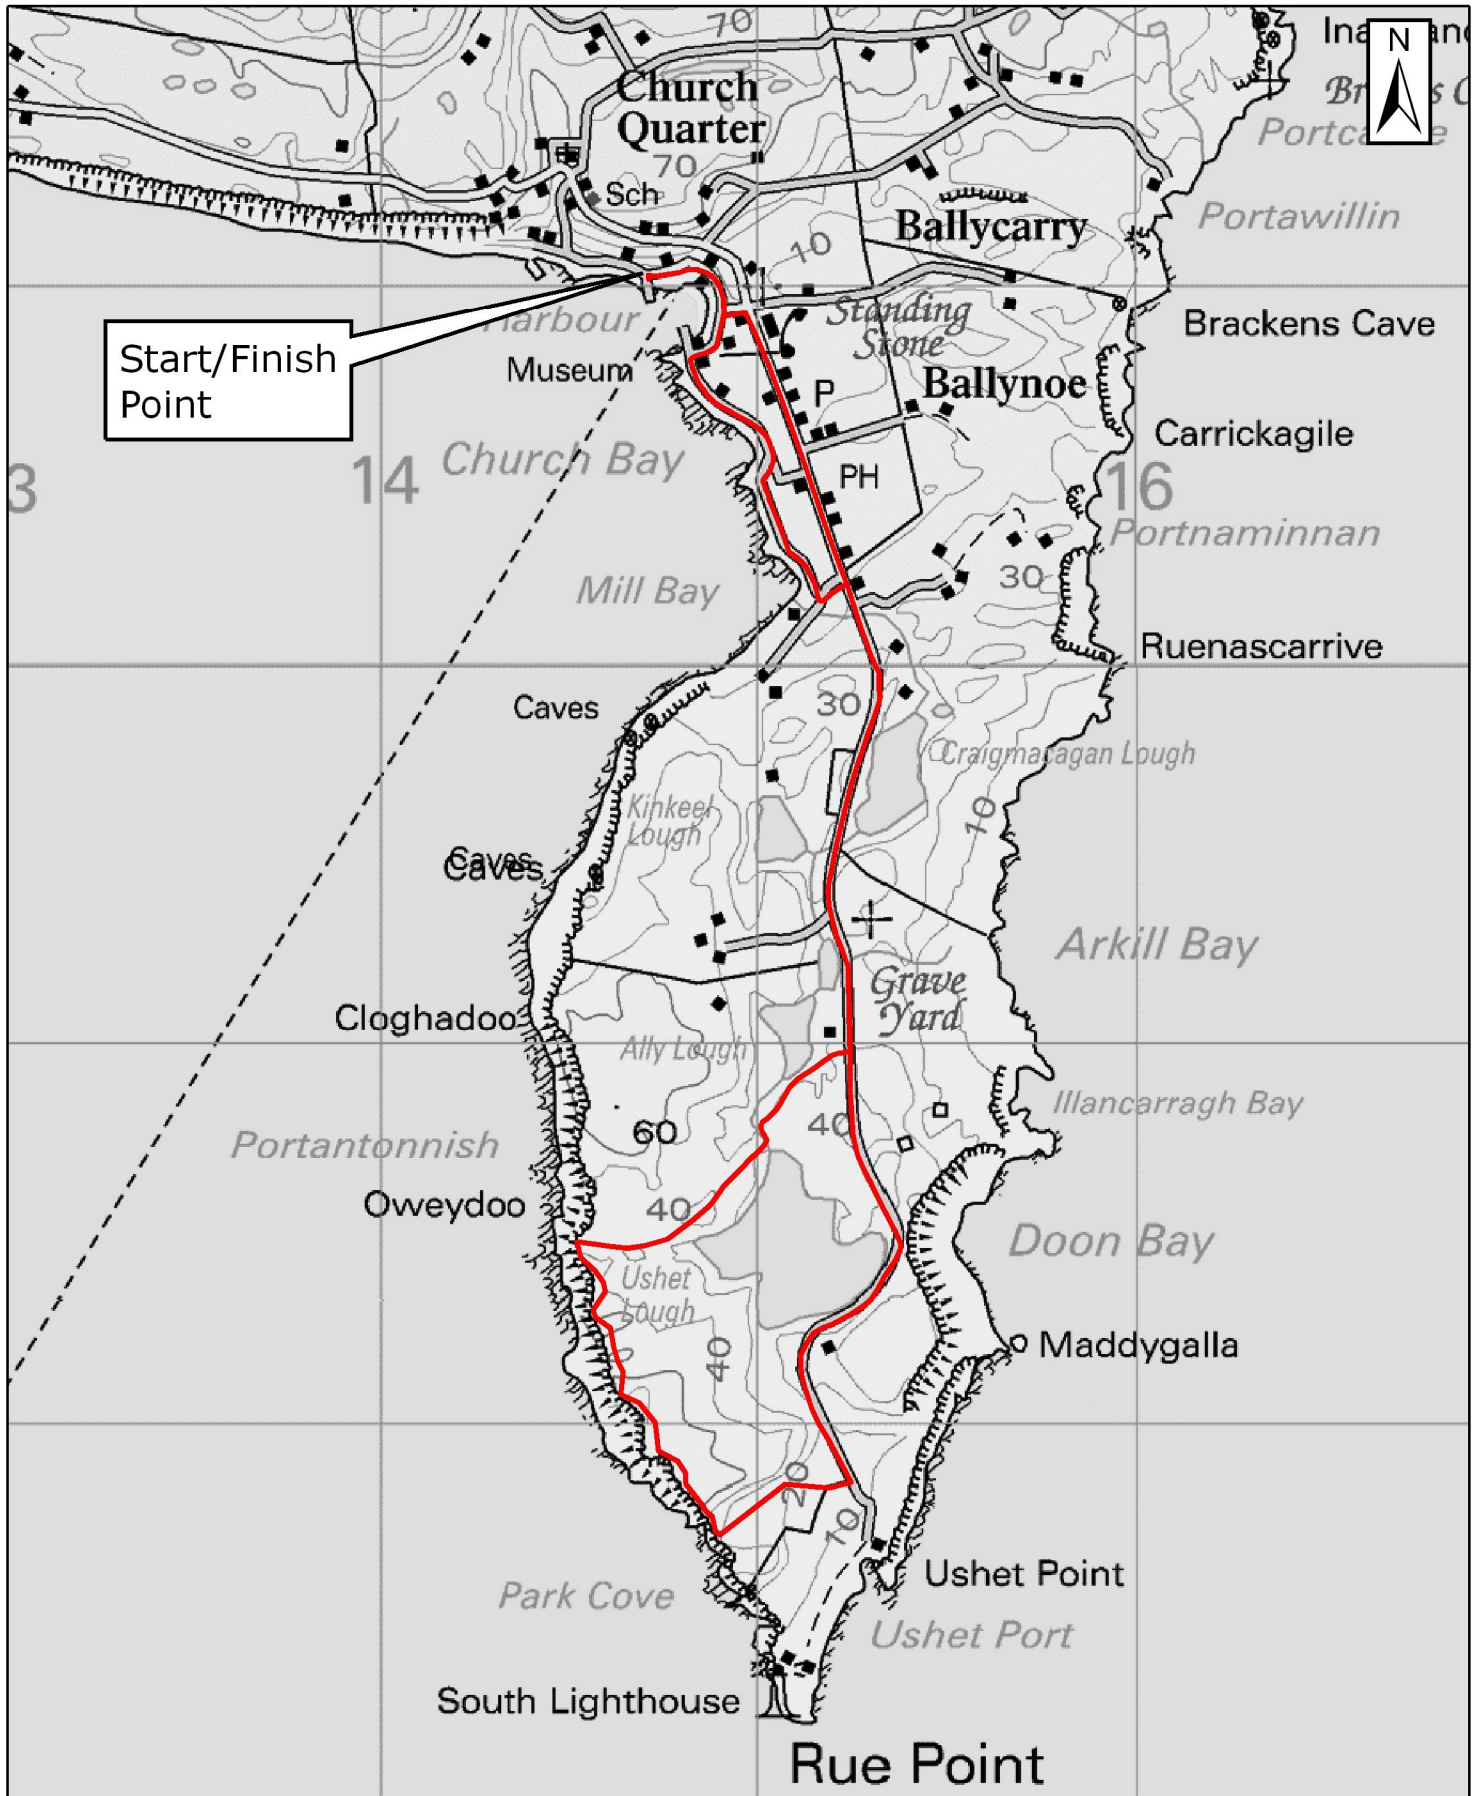

# Rathlin Island Roonivoolin Trail

1:20,000

**WalkNI.com**  
Your definitive guide to walking  
in Northern Ireland

This material is Crown Copyright and is reproduced with the permission of Land and Property Services under delegated authority from the Controller of Her Majesty's Stationary Office, © Crown copyright and database rights NIMA ESA&LA205.2